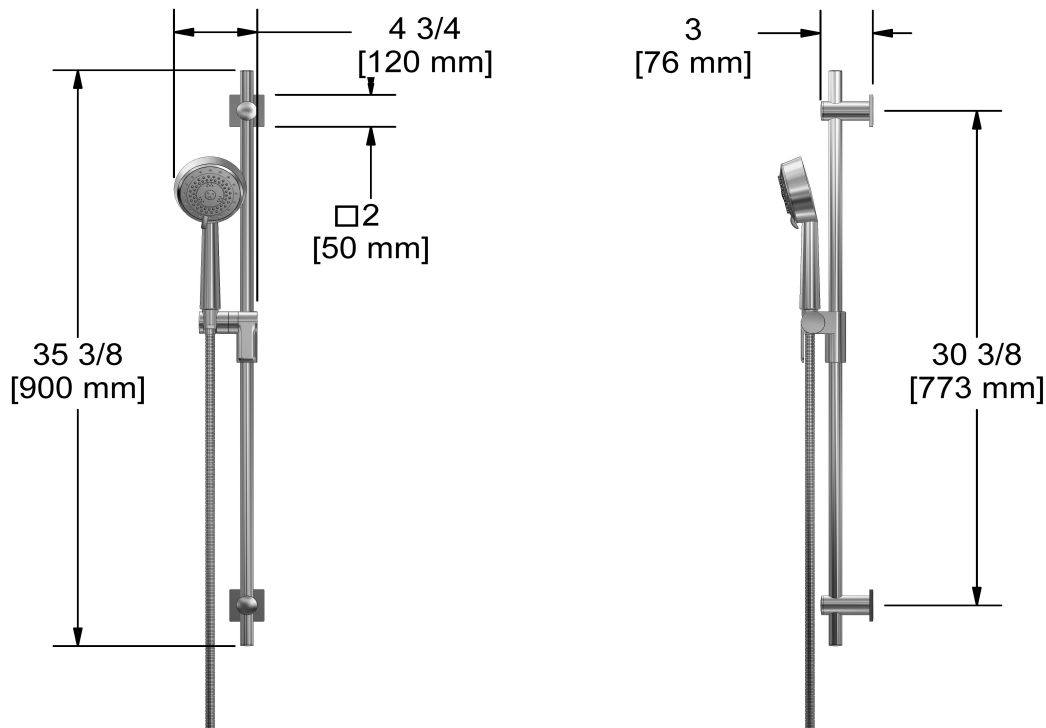

Specifications

Descriptions

- 10, 4-jet hand shower with pause
- Scale-free
- 150 cm (59") double interlock flexible hose, swivel and 2 check valves
- Ø19 mm (¾") slide bar
- Easy-Glide left cursor

Available colors

- C : Chrome
- BN : Brushed Nickel (PVD)
- PN : Polished Nickel (PVD)

Available flows

- 7.6 L/min, 2.0 gpm (US) 60psi *
- 5.69 L/min, 1.5 gpm (US) 60psi (2020-15)
- 6.7 L/min, 1.8 gpm (US) 60psi (2020-WS) *

EPA certification applicable to the indicated model only

Hand shower rail
2020

Sizes, models and finishes may differ from those presented.

Warranty

This Riobel Inc. product you have purchased carries a Limited Lifetime Warranty on the chrome, PVD finish, blacks and all working parts and is guaranteed from the initial purchase date against all manufacturing defects. All other finishes, including plastic components, are guaranteed for one year. All electric and/or electronic parts are covered by a 5-year limited warranty. The warranty offered on our products will be honored only if the installation is performed by a certified master plumber.